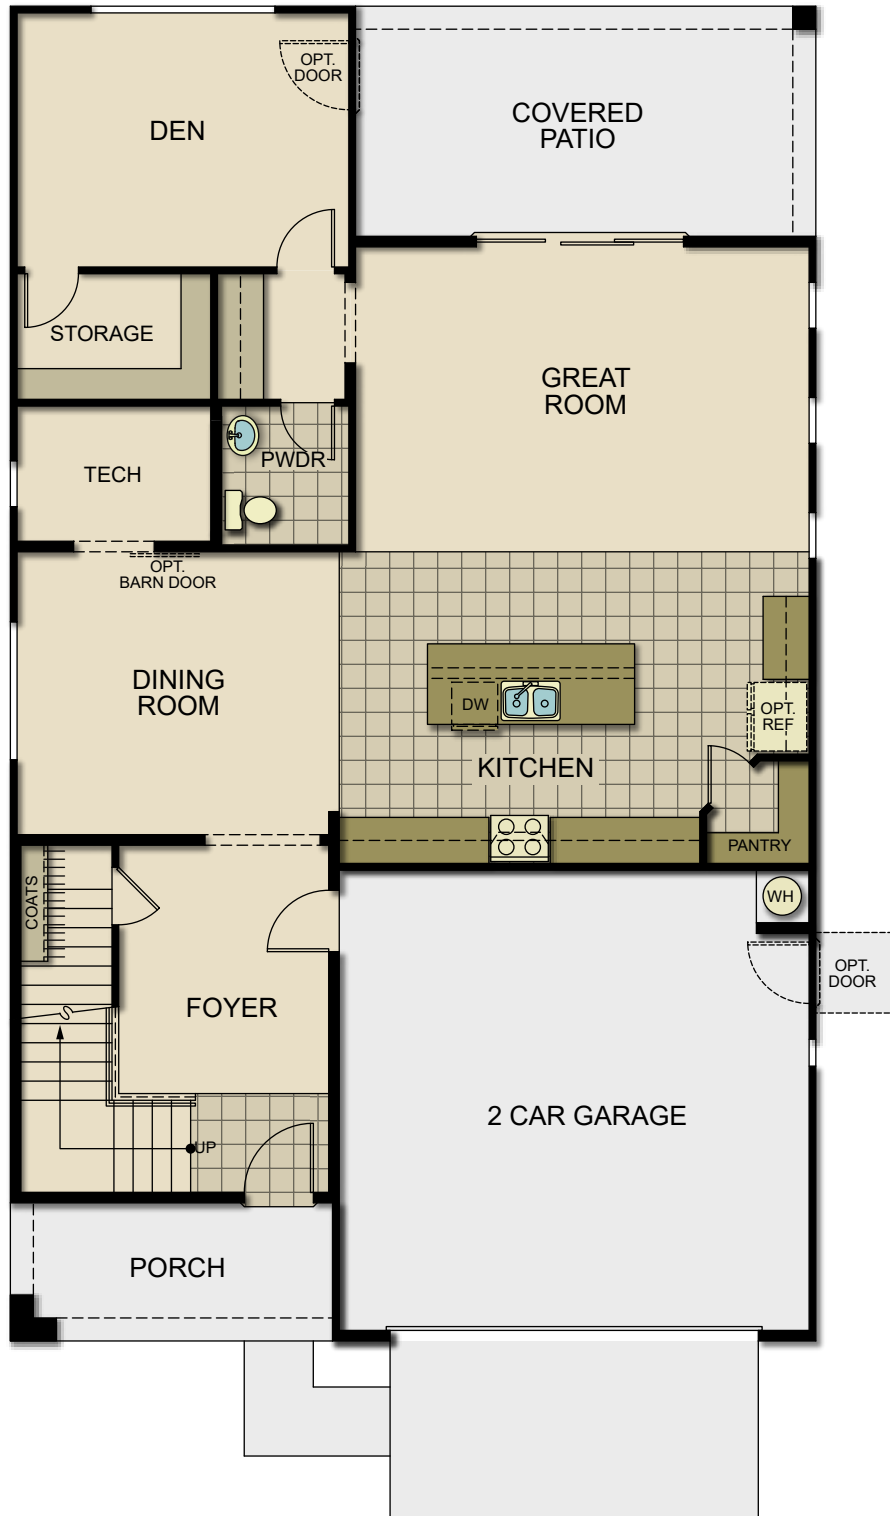

Sierra Prieta Abundant

Sierra Prieta Abundant

Sierra Prieta Abundant

OPT. MULTI-SLIDE DOORS AT GREAT ROOM

OPT. STACKABLE DOORS AT GREAT ROOM

OPT. SHOWER AT MASTER BATH

OPT. SUPER SHOWER AT MASTER BATH

OPT. SEPARATE TUB/SHOWER AT MASTER BATH

OPT. STACKABLE WASHER & DRYER AT LAUNDRY

OPT. BEDROOM 5 W/BATH 3

OPT. BATH 3