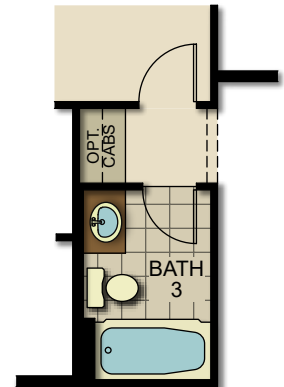

Sierra Prieta Abundant

Sierra Prieta Abundant

Sierra Prieta Abundant

OPT. MULTI-SLIDE DOORS AT GREAT ROOM

OPT. STACKABLE DOORS AT GREAT ROOM

OPT. SHOWER AT MASTER BATH

OPT. SUPER SHOWER AT MASTER BATH

OPT. SEPARATE TUB/SHOWER AT MASTER BATH

OPT. STACKABLE WASHER & DRYER AT LAUNDRY

OPT. BEDROOM 5 W/BATH 3

OPT. BATH 3