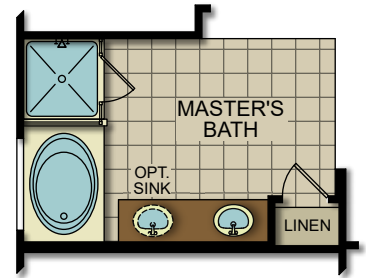

Sierra Prieta Abundant

Sierra Prieta Abundant

Sierra Prieta Abundant

OPT. MULTI-SLIDE DOORS AT GREAT ROOM

OPT. STACKABLE DOORS AT GREAT ROOM

OPT. SHOWER AT MASTER BATH

OPT. SUPER SHOWER AT MASTER BATH

OPT. SEPARATE TUB/SHOWER AT MASTER BATH

OPT. STACKABLE WASHER & DRYER AT LAUNDRY

OPT. BEDROOM 5 W/BATH 3

OPT. BATH 3