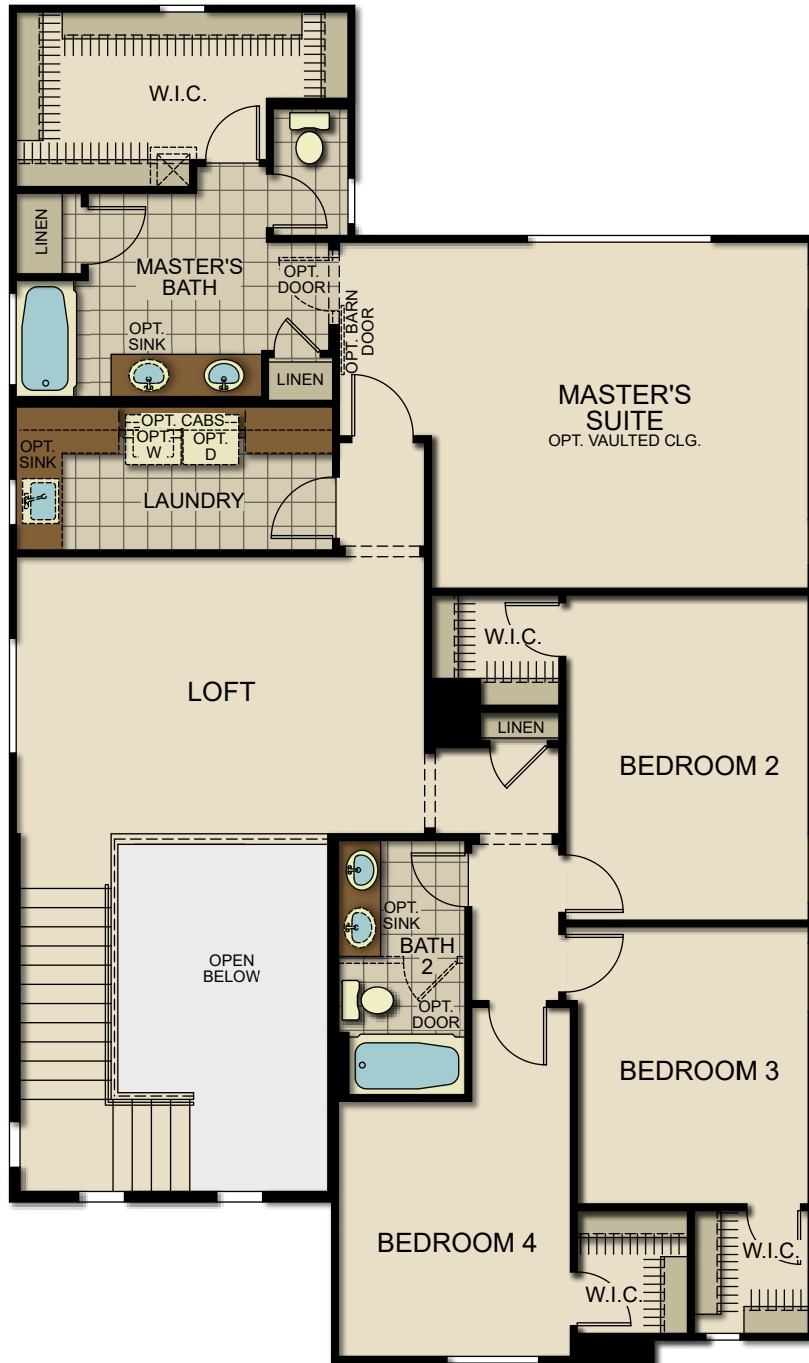

Sierra Prieta Abundant

Sierra Prieta Abundant

Sierra Prieta Abundant

OPT. MULTI-SLIDE DOORS AT GREAT ROOM

OPT. STACKABLE DOORS AT GREAT ROOM

OPT. SHOWER AT MASTER BATH

OPT. SUPER SHOWER AT MASTER BATH

OPT. SEPARATE TUB/SHOWER AT MASTER BATH

OPT. STACKABLE WASHER & DRYER AT LAUNDRY

OPT. BEDROOM 5 W/BATH 3

OPT. BATH 3