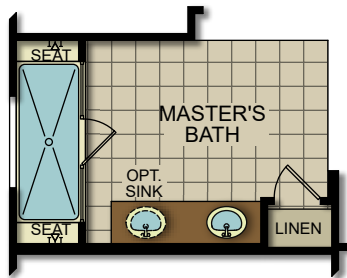

Laveen Landing Abundant

Laveen Landing Abundant

Laveen Landing Abundant

OPT. GUEST SUITE ILO DEN

OPT. SEPARATE TUB/SHOWER AT
MASTER BATH

OPT. SHOWER AT
MASTER BATH

OPT. SUPER SHOWER AT
MASTER BATH

OPT. STACKABLE WASHER &
DRYER AT LAUNDRY

OPT. BEDROOM 5 W/BATH 3

OPT. BATH 3

OPT. 4' GARAGE STORAGE

OPT. MULTI-SLIDE DOORS AT
GREAT ROOM

OPT. STACKABLE DOORS AT
GREAT ROOM