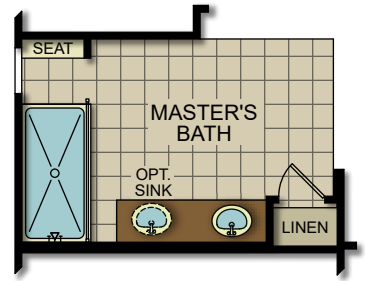

Laveen Landing Abundant

Laveen Landing Abundant

Laveen Landing Abundant

OPT. GUEST SUITE ILO DEN

OPT. SEPARATE TUB/SHOWER AT
MASTER BATH

OPT. SHOWER AT
MASTER BATH

OPT. SUPER SHOWER AT
MASTER BATH

OPT. STACKABLE WASHER &
DRYER AT LAUNDRY

OPT. BEDROOM 5 W/BATH 3

OPT. BATH 3

OPT. 4' GARAGE STORAGE

OPT. MULTI-SLIDE DOORS AT
GREAT ROOM

OPT. STACKABLE DOORS AT
GREAT ROOM