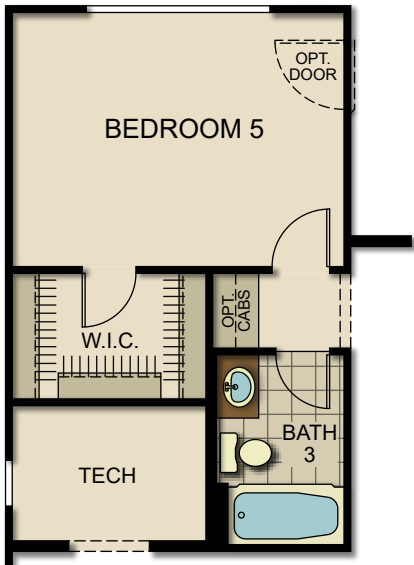

Laveen Landing Abundant

Laveen Landing Abundant

Laveen Landing Abundant

OPT. GUEST SUITE ILO DEN

OPT. SEPARATE TUB/SHOWER AT
MASTER BATH

OPT. SHOWER AT
MASTER BATH

OPT. SUPER SHOWER AT
MASTER BATH

OPT. STACKABLE WASHER &
DRYER AT LAUNDRY

OPT. BEDROOM 5 W/BATH 3

OPT. BATH 3

OPT. 4' GARAGE STORAGE

OPT. MULTI-SLIDE DOORS AT
GREAT ROOM

OPT. STACKABLE DOORS AT
GREAT ROOM