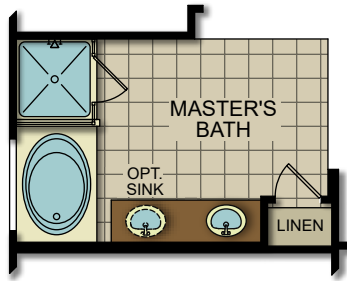

Laveen Landing Abundant

Laveen Landing Abundant

Laveen Landing Abundant

OPT. GUEST SUITE ILO DEN

OPT. SEPARATE TUB/SHOWER AT
MASTER BATH

OPT. SHOWER AT
MASTER BATH

OPT. SUPER SHOWER AT
MASTER BATH

OPT. STACKABLE WASHER &
DRYER AT LAUNDRY

OPT. BEDROOM 5 W/BATH 3

OPT. BATH 3

OPT. 4' GARAGE STORAGE

OPT. MULTI-SLIDE DOORS AT
GREAT ROOM

OPT. STACKABLE DOORS AT
GREAT ROOM