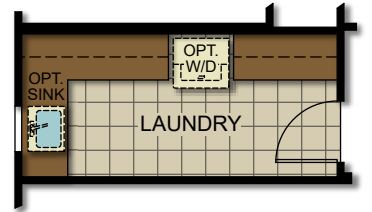

Laveen Landing Abundant

Laveen Landing Abundant

Laveen Landing Abundant

OPT. GUEST SUITE ILO DEN

OPT. SEPARATE TUB/SHOWER AT
MASTER BATH

OPT. SHOWER AT
MASTER BATH

OPT. SUPER SHOWER AT
MASTER BATH

OPT. STACKABLE WASHER &
DRYER AT LAUNDRY

OPT. BEDROOM 5 W/BATH 3

OPT. BATH 3

OPT. 4' GARAGE STORAGE

OPT. MULTI-SLIDE DOORS AT
GREAT ROOM

OPT. STACKABLE DOORS AT
GREAT ROOM