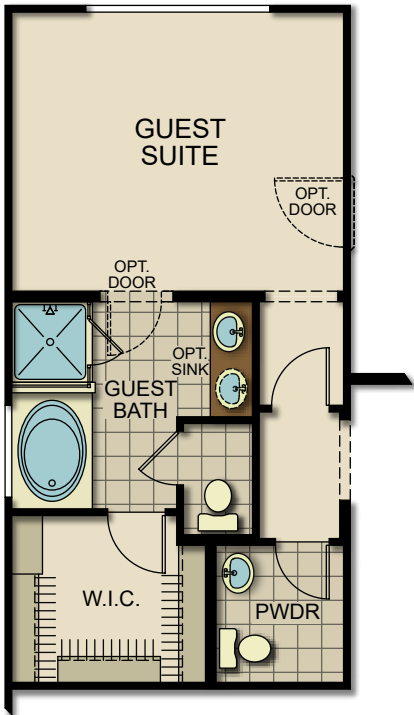

Laveen Landing Abundant

Laveen Landing Abundant

Laveen Landing Abundant

OPT. GUEST SUITE ILO DEN

OPT. SEPARATE TUB/SHOWER AT
MASTER BATH

OPT. SHOWER AT
MASTER BATH

OPT. SUPER SHOWER AT
MASTER BATH

OPT. STACKABLE WASHER &
DRYER AT LAUNDRY

OPT. BEDROOM 5 W/BATH 3

OPT. BATH 3

OPT. 4' GARAGE STORAGE

OPT. MULTI-SLIDE DOORS AT
GREAT ROOM

OPT. STACKABLE DOORS AT
GREAT ROOM