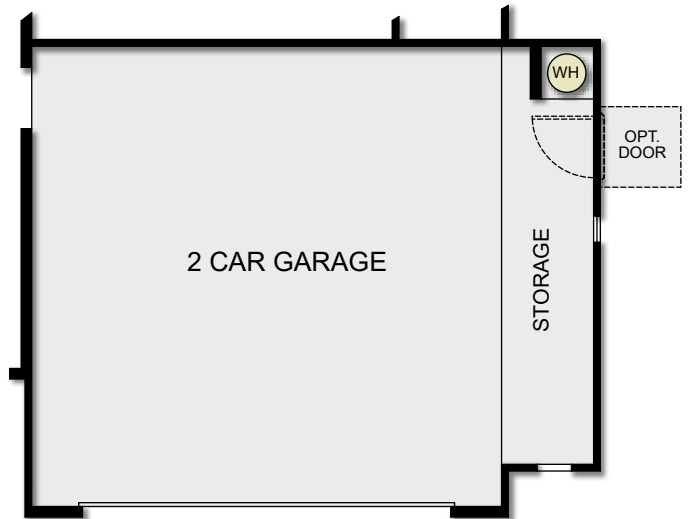

Laveen Landing Abundant

Laveen Landing Abundant

Laveen Landing Abundant

OPT. GUEST SUITE ILO DEN

OPT. SEPARATE TUB/SHOWER AT
MASTER BATH

OPT. SHOWER AT
MASTER BATH

OPT. SUPER SHOWER AT
MASTER BATH

OPT. STACKABLE WASHER &
DRYER AT LAUNDRY

OPT. BEDROOM 5 W/BATH 3

OPT. BATH 3

OPT. 4' GARAGE STORAGE

OPT. MULTI-SLIDE DOORS AT
GREAT ROOM

OPT. STACKABLE DOORS AT
GREAT ROOM