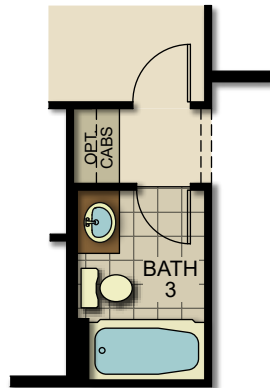

Laveen Landing Abundant

Laveen Landing Abundant

Laveen Landing Abundant

OPT. GUEST SUITE ILO DEN

OPT. SEPARATE TUB/SHOWER AT
MASTER BATH

OPT. SHOWER AT
MASTER BATH

OPT. SUPER SHOWER AT
MASTER BATH

OPT. STACKABLE WASHER &
DRYER AT LAUNDRY

OPT. BEDROOM 5 W/BATH 3

OPT. BATH 3

OPT. 4' GARAGE STORAGE

OPT. MULTI-SLIDE DOORS AT
GREAT ROOM

OPT. STACKABLE DOORS AT
GREAT ROOM