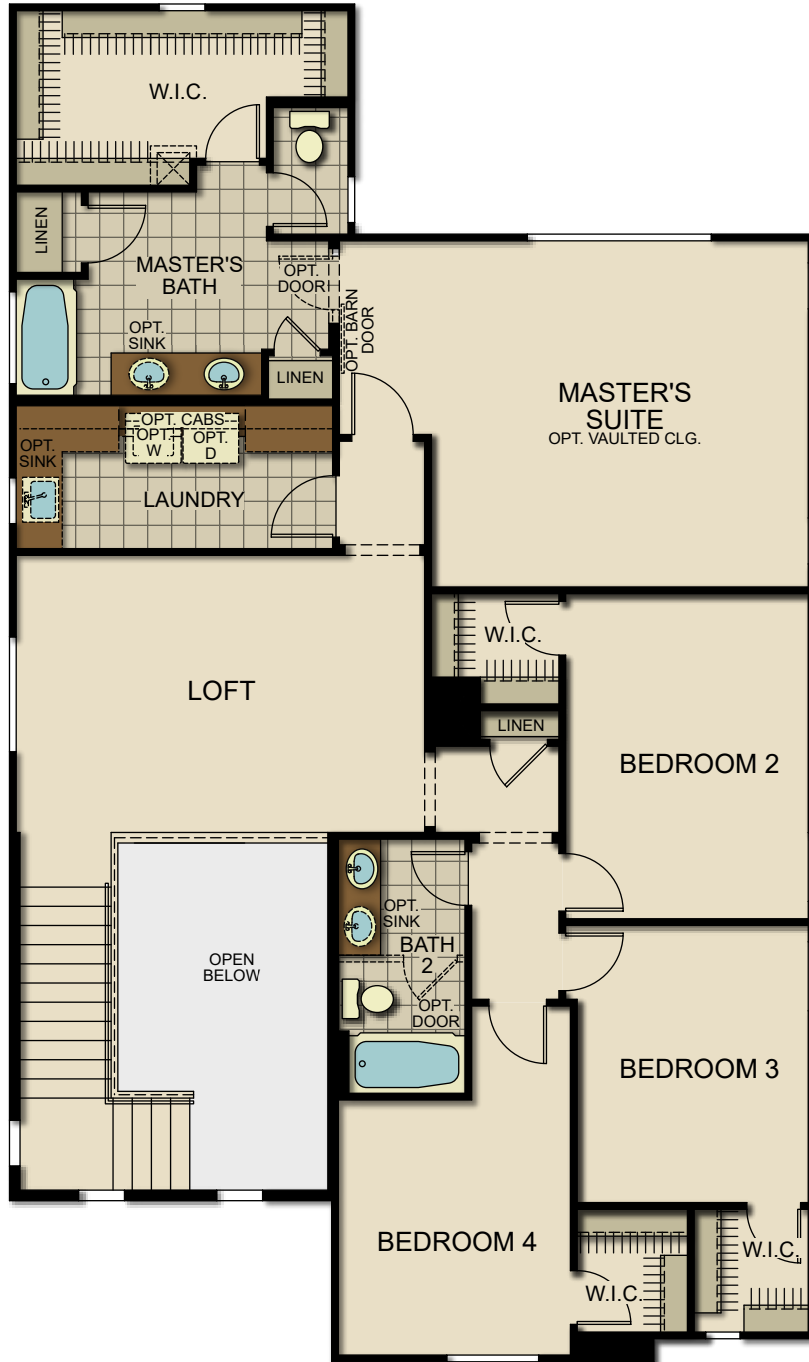

Laveen Landing Abundant

Laveen Landing Abundant

Laveen Landing Abundant

OPT. GUEST SUITE ILO DEN

OPT. SEPARATE TUB/SHOWER AT
MASTER BATH

OPT. SHOWER AT
MASTER BATH

OPT. SUPER SHOWER AT
MASTER BATH

OPT. STACKABLE WASHER &
DRYER AT LAUNDRY

OPT. BEDROOM 5 W/BATH 3

OPT. BATH 3

OPT. 4' GARAGE STORAGE

OPT. MULTI-SLIDE DOORS AT
GREAT ROOM

OPT. STACKABLE DOORS AT
GREAT ROOM