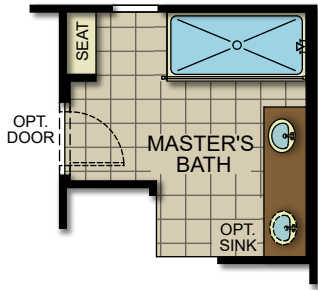

Laveen Landing Jubilation

Laveen Landing Jubilation

OPT. SHOWER AT MASTER BATH

OPT. SUPER SHOWER AT MASTER BATH

OPT. SEP. TUB/SHOWER AT MASTER BATH

OPT. MULTI-SLIDE DOORS AT GREAT ROOM

OPT. STACKABLE DOORS AT GREAT ROOM

OPT. BEDROOM 5 W/ BATH 3 ILO DEN

OPT. 4FT SIDE STORAGE

OPT. STACKABLE WASHER & DRYER AT LAUNDRY

OPT. BEDROOM 4 ILO LOFT

Laveen Landing Jubilation