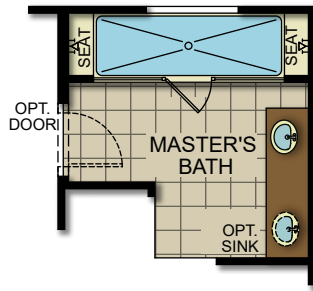

Laveen Landing Jubilation

Laveen Landing Jubilation

OPT. SHOWER AT MASTER BATH

OPT. SUPER SHOWER AT MASTER BATH

OPT. SEP. TUB/SHOWER AT MASTER BATH

OPT. MULTI-SLIDE DOORS AT GREAT ROOM

OPT. STACKABLE DOORS AT GREAT ROOM

OPT. BEDROOM 5 W/ BATH 3 ILO DEN

OPT. 4FT SIDE STORAGE

OPT. STACKABLE WASHER & DRYER AT LAUNDRY

OPT. BEDROOM 4 ILO LOFT

Laveen Landing Jubilation