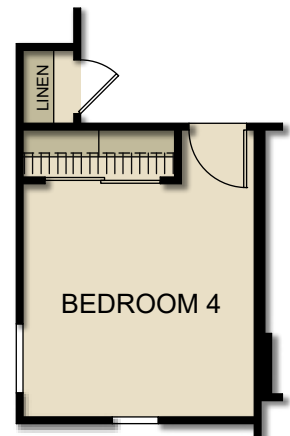

Laveen Landing Jubilation

Laveen Landing Jubilation

OPT. SHOWER AT MASTER BATH

OPT. SUPER SHOWER AT MASTER BATH

OPT. SEP. TUB/SHOWER AT MASTER BATH

OPT. MULTI-SLIDE DOORS AT GREAT ROOM

OPT. STACKABLE DOORS AT GREAT ROOM

OPT. BEDROOM 5 W/ BATH 3 ILO DEN

OPT. 4FT SIDE STORAGE

OPT. STACKABLE WASHER & DRYER AT LAUNDRY

OPT. BEDROOM 4 ILO LOFT

Laveen Landing Jubilation