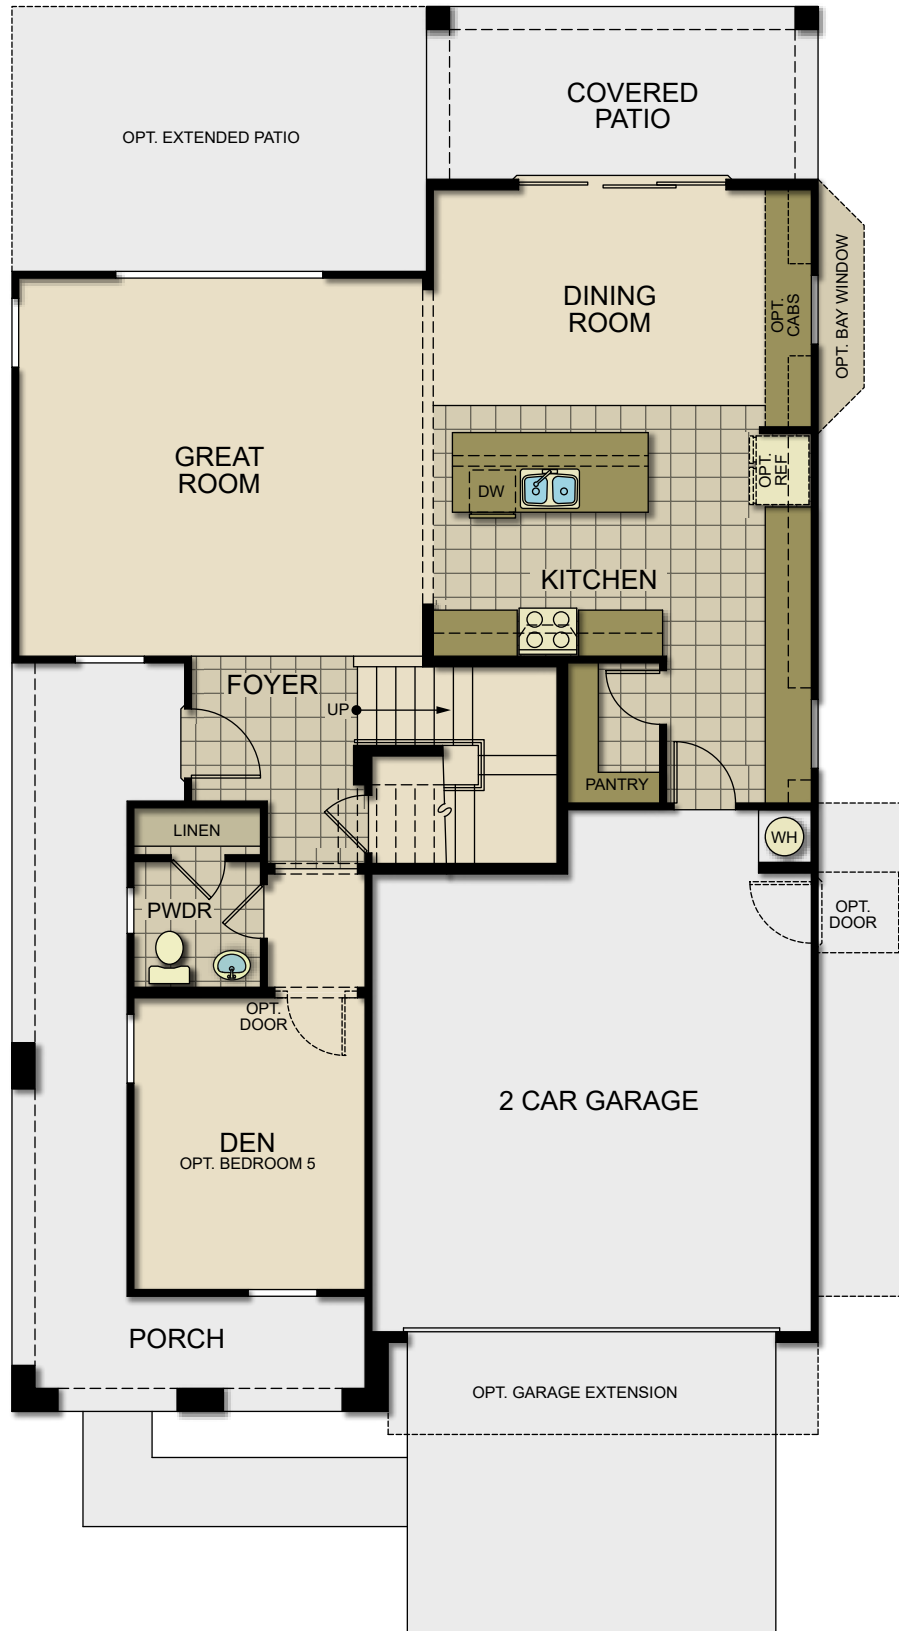

Laveen Landing Jubilation

Laveen Landing Jubilation

OPT. SHOWER AT MASTER BATH

OPT. SUPER SHOWER AT MASTER BATH

OPT. SEP. TUB/SHOWER AT MASTER BATH

OPT. MULTI-SLIDE DOORS AT GREAT ROOM

OPT. STACKABLE DOORS AT GREAT ROOM

OPT. BEDROOM 5 W/ BATH 3 ILO DEN

OPT. 4FT SIDE STORAGE

OPT. STACKABLE WASHER & DRYER AT LAUNDRY

OPT. BEDROOM 4 ILO LOFT

Laveen Landing Jubilation