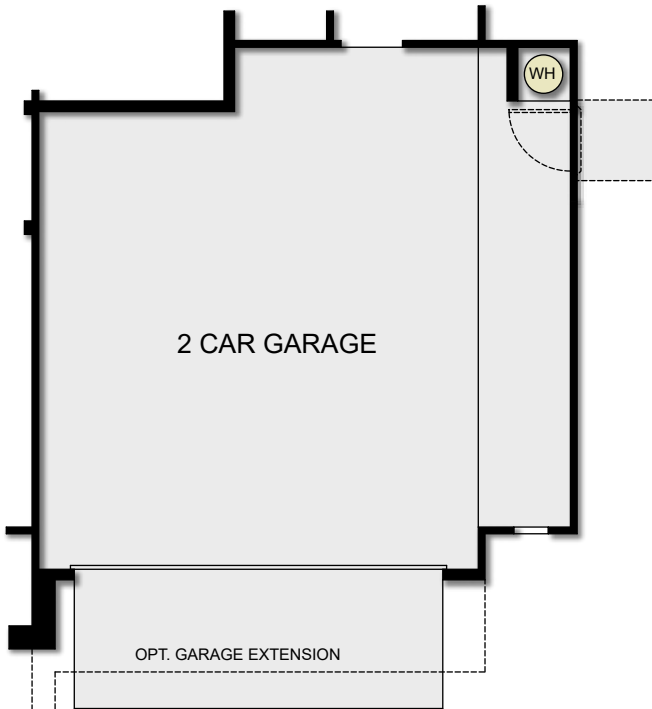

Laveen Landing Jubilation

Laveen Landing Jubilation

OPT. SHOWER AT MASTER BATH

OPT. SUPER SHOWER AT MASTER BATH

OPT. SEP. TUB/SHOWER AT MASTER BATH

OPT. MULTI-SLIDE DOORS AT GREAT ROOM

OPT. STACKABLE DOORS AT GREAT ROOM

OPT. BEDROOM 5 W/ BATH 3 ILO DEN

OPT. 4FT SIDE STORAGE

OPT. STACKABLE WASHER & DRYER AT LAUNDRY

OPT. BEDROOM 4 ILO LOFT

Laveen Landing Jubilation