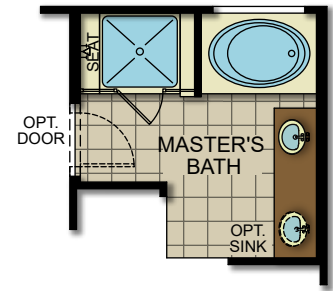

Laveen Landing Jubilation

Laveen Landing Jubilation

OPT. SHOWER AT MASTER BATH

OPT. SUPER SHOWER AT MASTER BATH

OPT. SEP. TUB/SHOWER AT MASTER BATH

OPT. MULTI-SLIDE DOORS AT GREAT ROOM

OPT. STACKABLE DOORS AT GREAT ROOM

OPT. BEDROOM 5 W/ BATH 3 ILO DEN

OPT. 4FT SIDE STORAGE

OPT. STACKABLE WASHER & DRYER AT LAUNDRY

OPT. BEDROOM 4 ILO LOFT

Laveen Landing Jubilation