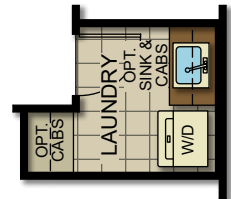

Laveen Landing Jubilation

Laveen Landing Jubilation

OPT. SHOWER AT MASTER BATH

OPT. SUPER SHOWER AT MASTER BATH

OPT. SEP. TUB/SHOWER AT MASTER BATH

OPT. MULTI-SLIDE DOORS AT GREAT ROOM

OPT. STACKABLE DOORS AT GREAT ROOM

OPT. BEDROOM 5 W/ BATH 3 ILO DEN

OPT. 4FT SIDE STORAGE

OPT. STACKABLE WASHER & DRYER AT LAUNDRY

OPT. BEDROOM 4 ILO LOFT

Laveen Landing Jubilation