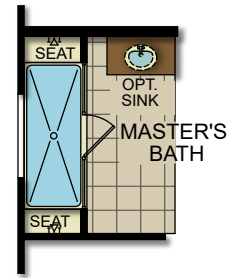

Laveen Landing Elation

Laveen Landing Elation

OPT. STACKABLE DOORS
AT GREAT ROOM

OPT. MULTI-SLIDE DOORS
AT GREAT ROOM

OPT. STACKABLE WASHER &
DRYER AT LAUNDRY

OPT. SEP. TUB/SHOWER
AT MASTER BATH

OPT. DEN ILO BEDROOM 3

OPT. SHOWER
AT MASTER BATH

OPT. SUPER SHOWER
AT MASTER BATH

OPT. 1 CAR GARAGE

OPT. STORAGE