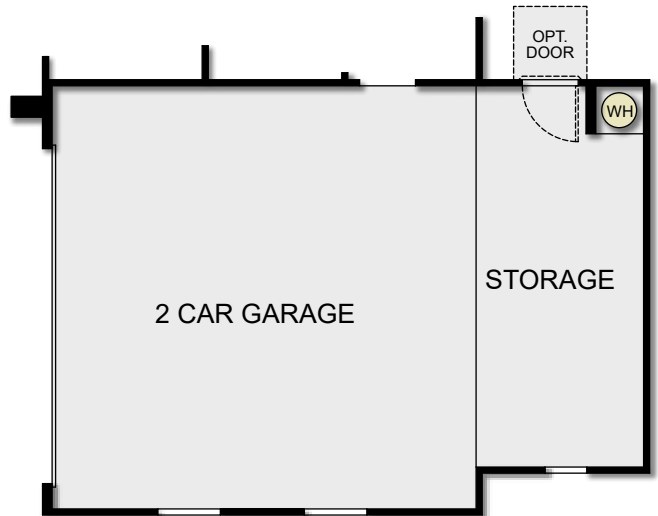

Laveen Landing Elation

Laveen Landing Elation

OPT. STACKABLE DOORS
AT GREAT ROOM

OPT. MULTI-SLIDE DOORS
AT GREAT ROOM

OPT. STACKABLE WASHER &
DRYER AT LAUNDRY

OPT. SEP. TUB/SHOWER
AT MASTER BATH

OPT. DEN ILO BEDROOM 3

OPT. SHOWER
AT MASTER BATH

OPT. SUPER SHOWER
AT MASTER BATH

OPT. 1 CAR GARAGE

OPT. STORAGE