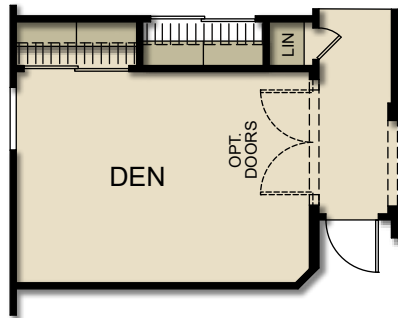

Laveen Landing Elation

Laveen Landing Elation

OPT. STACKABLE DOORS
AT GREAT ROOM

OPT. MULTI-SLIDE DOORS
AT GREAT ROOM

OPT. STACKABLE WASHER &
DRYER AT LAUNDRY

OPT. SEP. TUB/SHOWER
AT MASTER BATH

OPT. DEN ILO BEDROOM 3

OPT. SHOWER
AT MASTER BATH

OPT. SUPER SHOWER
AT MASTER BATH

OPT. 1 CAR GARAGE

OPT. STORAGE