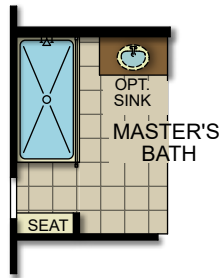

Laveen Landing Elation

Laveen Landing Elation

OPT. STACKABLE DOORS
AT GREAT ROOM

OPT. MULTI-SLIDE DOORS
AT GREAT ROOM

OPT. STACKABLE WASHER &
DRYER AT LAUNDRY

OPT. SEP. TUB/SHOWER
AT MASTER BATH

OPT. DEN ILO BEDROOM 3

OPT. SHOWER
AT MASTER BATH

OPT. SUPER SHOWER
AT MASTER BATH

OPT. 1 CAR GARAGE

OPT. STORAGE