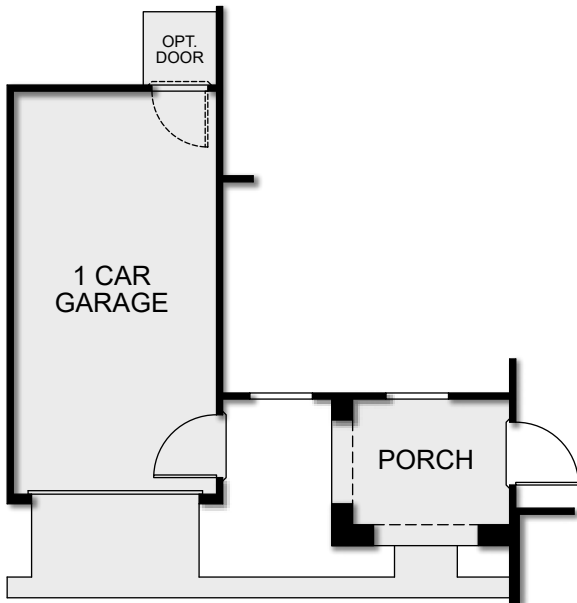

Laveen Landing Elation

Laveen Landing Elation

OPT. STACKABLE DOORS
AT GREAT ROOM

OPT. MULTI-SLIDE DOORS
AT GREAT ROOM

OPT. STACKABLE WASHER &
DRYER AT LAUNDRY

OPT. SEP. TUB/SHOWER
AT MASTER BATH

OPT. DEN ILO BEDROOM 3

OPT. SHOWER
AT MASTER BATH

OPT. SUPER SHOWER
AT MASTER BATH

OPT. 1 CAR GARAGE

OPT. STORAGE