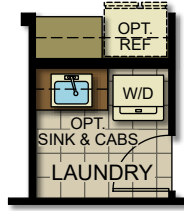

Laveen Landing Elation

Laveen Landing Elation

OPT. STACKABLE DOORS
AT GREAT ROOM

OPT. MULTI-SLIDE DOORS
AT GREAT ROOM

OPT. STACKABLE WASHER &
DRYER AT LAUNDRY

OPT. SEP. TUB/SHOWER
AT MASTER BATH

OPT. DEN ILO BEDROOM 3

OPT. SHOWER
AT MASTER BATH

OPT. SUPER SHOWER
AT MASTER BATH

OPT. 1 CAR GARAGE

OPT. STORAGE