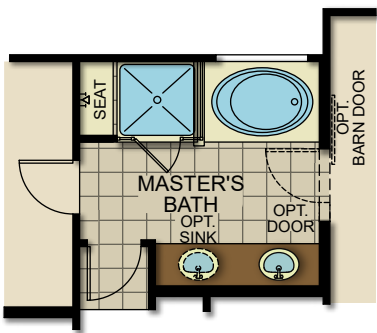

# Sierra Prieta Celebrate

OPT. STACKABLE DOORS AT GREAT ROOM

OPT. MULTI-SLIDE DOORS AT GREAT ROOM

OPT. STACKABLE WASHER & DRYER AT LAUNDRY

OPT. SEPARATE TUB/SHOWER AT MASTER BATH

OPT. SUPER SHOWER AT MASTER BATH

OPT. SHOWER AT MASTER BATH

OPT. DEN AT STORAGE