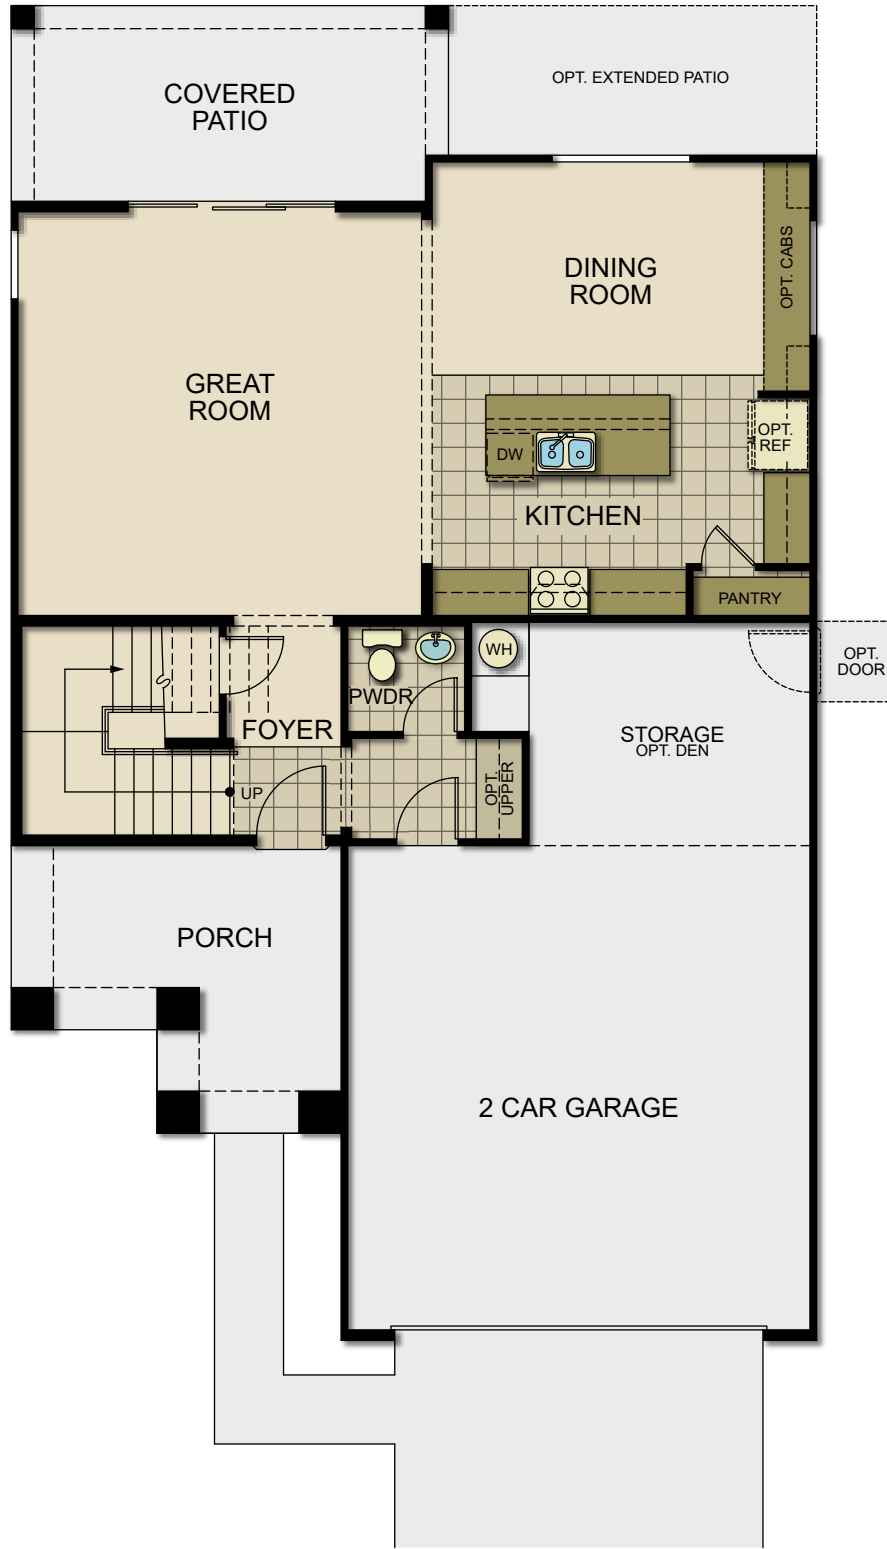

Sierra Prieta Celebrate