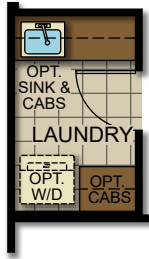

Laveen Landing Rejoice

Laveen Landing Rejoice

OPT. MULTI-SLIDE DOORS AT LIVING ROOM

OPT. STACKABLE WASHER & DRYER AT LAUNDRY

OPT. STACKABLE DOORS AT LIVING ROOM

OPT. SHOWER AT MASTER'S BATH

OPT. SUPER SHOWER AT MASTER'S BATH

OPT. TUB/SHOWER AT MASTER'S BATH

OPT. 8' SIDE STORAGE