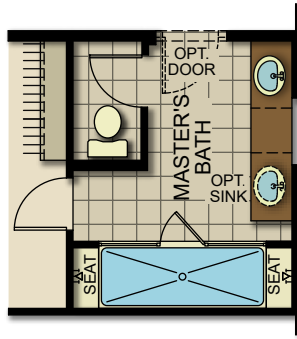

Laveen Landing Rejoice

Laveen Landing Rejoice

OPT. MULTI-SLIDE DOORS AT LIVING ROOM

OPT. STACKABLE WASHER & DRYER AT LAUNDRY

OPT. STACKABLE DOORS AT LIVING ROOM

OPT. SHOWER AT MASTER'S BATH

OPT. SUPER SHOWER AT MASTER'S BATH

OPT. TUB/SHOWER AT MASTER'S BATH

OPT. 8' SIDE STORAGE