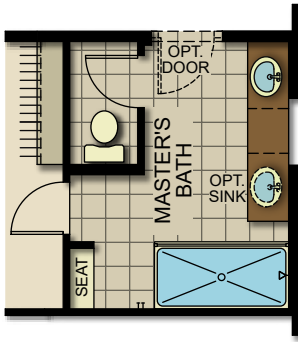

Laveen Landing Rejoice

Laveen Landing Rejoice

OPT. MULTI-SLIDE DOORS AT LIVING ROOM

OPT. STACKABLE WASHER & DRYER AT LAUNDRY

OPT. STACKABLE DOORS AT LIVING ROOM

OPT. SHOWER AT MASTER'S BATH

OPT. SUPER SHOWER AT MASTER'S BATH

OPT. TUB/SHOWER AT MASTER'S BATH

OPT. 8' SIDE STORAGE