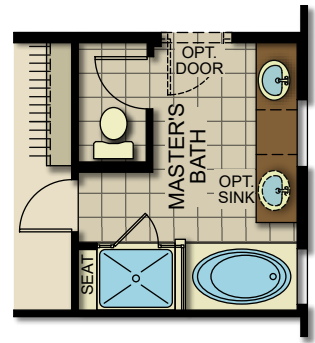

Laveen Landing Rejoice

Laveen Landing Rejoice

OPT. MULTI-SLIDE DOORS AT LIVING ROOM

OPT. STACKABLE WASHER & DRYER AT LAUNDRY

OPT. STACKABLE DOORS AT LIVING ROOM

OPT. SHOWER AT MASTER'S BATH

OPT. SUPER SHOWER AT MASTER'S BATH

OPT. TUB/SHOWER AT MASTER'S BATH

OPT. 8' SIDE STORAGE