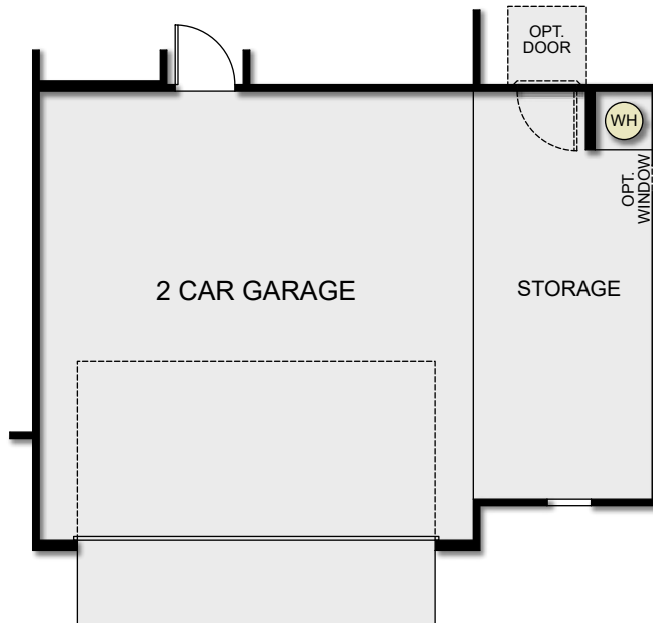

Laveen Landing Rejoice

Laveen Landing Rejoice

OPT. MULTI-SLIDE DOORS AT LIVING ROOM

OPT. STACKABLE WASHER & DRYER AT LAUNDRY

OPT. STACKABLE DOORS AT LIVING ROOM

OPT. SHOWER AT MASTER'S BATH

OPT. SUPER SHOWER AT MASTER'S BATH

OPT. TUB/SHOWER AT MASTER'S BATH

OPT. 8' SIDE STORAGE