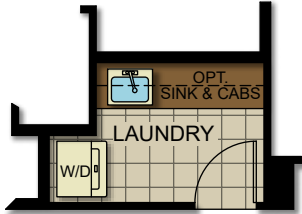

Sierra Prieta Joyful

Sierra Prieta Joyful

Sierra Prieta Joyful

OPT. STACKABLE WASHER
& DRYER AT LAUNDRY

OPT. SHOWER AT
MASTER BATH

OPT. SEP. TUB/SHOWER
AT MASTER BATH

OPT. SUPER SHOWER AT
MASTER BATH

OPT. STACKABLE DOORS
AT GREAT ROOM