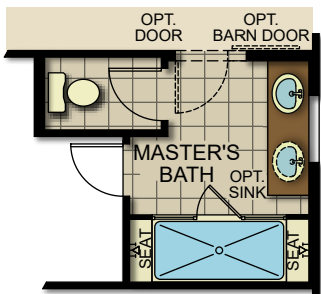

# Sierra Prieta Fiesta

OPT. STACKABLE WASHER &  
DRYER AT LAUNDRY

OPT. SHOWER AT  
MASTER BATH

OPT. SUPER SHOWER AT  
MASTER BATH

OPT. SEPARATE TUB/SHOWER AT  
MASTER BATH