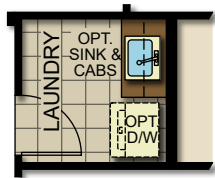

# Sierra Prieta Fiesta

OPT. STACKABLE WASHER &  
DRYER AT LAUNDRY

OPT. SHOWER AT  
MASTER BATH

OPT. SUPER SHOWER AT  
MASTER BATH

OPT. SEPARATE TUB/SHOWER AT  
MASTER BATH