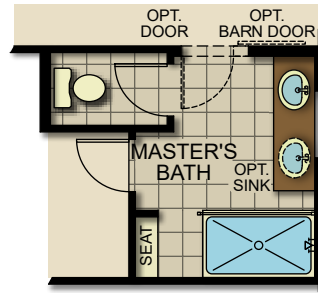

# Sierra Prieta Fiesta

OPT. STACKABLE WASHER &  
DRYER AT LAUNDRY

OPT. SHOWER AT  
MASTER BATH

OPT. SUPER SHOWER AT  
MASTER BATH

OPT. SEPARATE TUB/SHOWER AT  
MASTER BATH