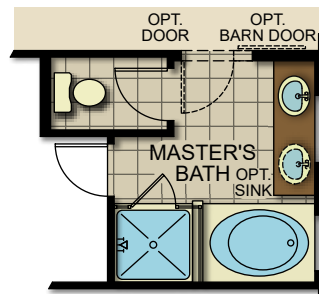

# Sierra Prieta Fiesta

OPT. STACKABLE WASHER &  
DRYER AT LAUNDRY

OPT. SHOWER AT  
MASTER BATH

OPT. SUPER SHOWER AT  
MASTER BATH

OPT. SEPARATE TUB/SHOWER AT  
MASTER BATH