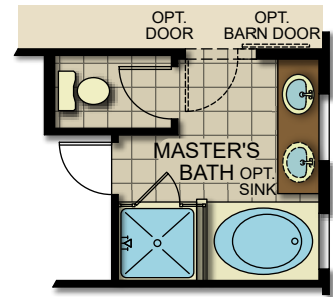

Laveen Landing Fiesta

Laveen Landing Fiesta

OPT. GARAGE STORAGE

OPT. STACKABLE WASHER &
DRYER AT LAUNDRY

OPT. SHOWER AT
MASTER BATH

OPT. SUPER SHOWER AT
MASTER BATH

OPT. SEPARATE TUB/SHOWER AT
MASTER BATH