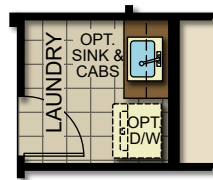

Laveen Landing Fiesta

Laveen Landing Fiesta

OPT. GARAGE STORAGE

OPT. STACKABLE WASHER &
DRYER AT LAUNDRY

OPT. SHOWER AT
MASTER BATH

OPT. SUPER SHOWER AT
MASTER BATH

OPT. SEPARATE TUB/SHOWER AT
MASTER BATH