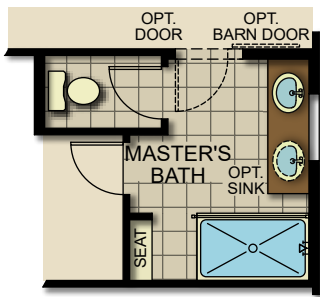

Laveen Landing Fiesta

Laveen Landing Fiesta

OPT. GARAGE STORAGE

OPT. STACKABLE WASHER &
DRYER AT LAUNDRY

OPT. SHOWER AT
MASTER BATH

OPT. SUPER SHOWER AT
MASTER BATH

OPT. SEPARATE TUB/SHOWER AT
MASTER BATH