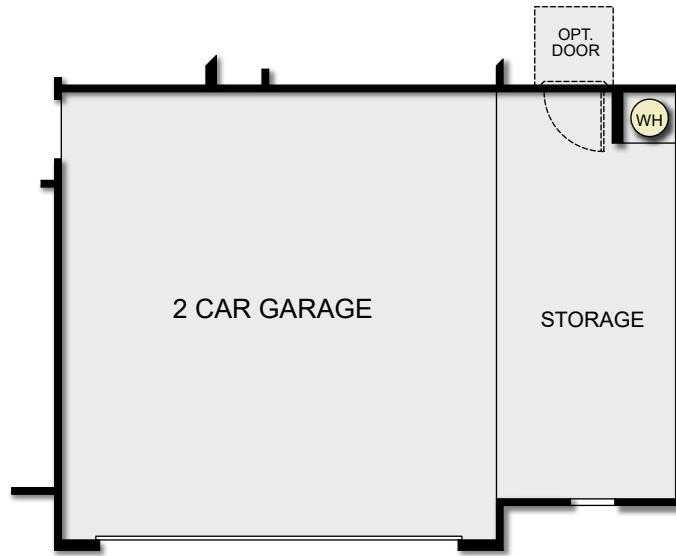

Laveen Landing Fiesta

Laveen Landing Fiesta

OPT. GARAGE STORAGE

OPT. STACKABLE WASHER &
DRYER AT LAUNDRY

OPT. SHOWER AT
MASTER BATH

OPT. SUPER SHOWER AT
MASTER BATH

OPT. SEPARATE TUB/SHOWER AT
MASTER BATH